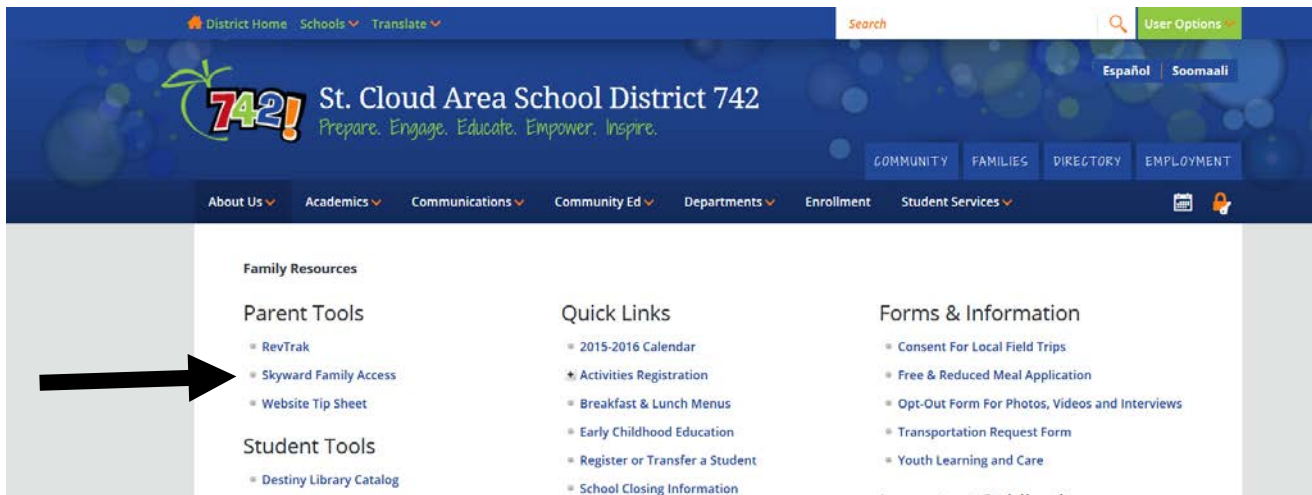

# Skyward Family Access Instructions for New Families

Go to: [isd742.org](http://isd742.org)

Select 'Families' – by clicking on the icon

Select 'New Family Access Users' – by clicking on the link

SKYWARD®  
St. Cloud Area School District 742  
Student System